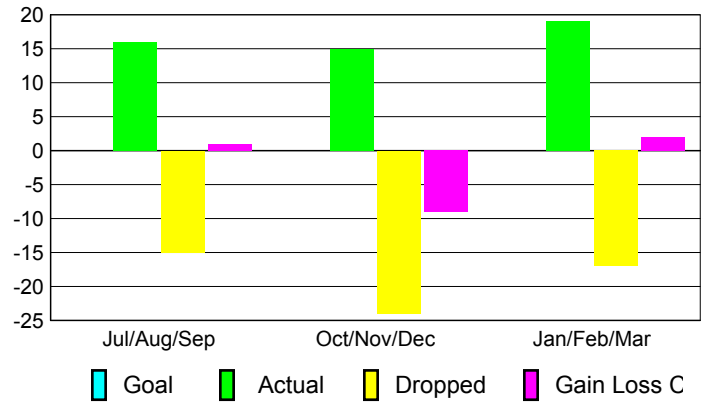

Membership Results 2008-2009

Goal, New, Dropped, Gain/Loss