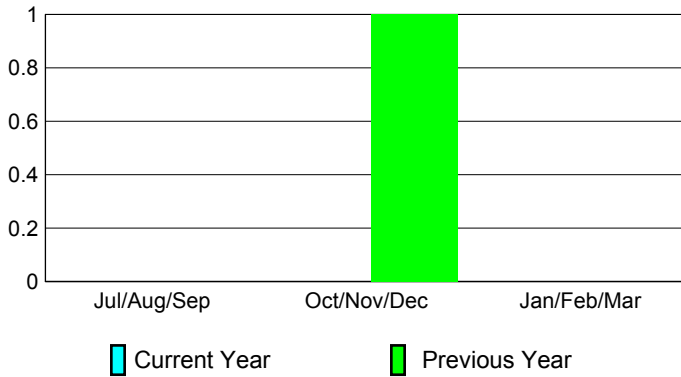

Comparison of Club Gain/Loss

Current Year Compared to the Previous Year