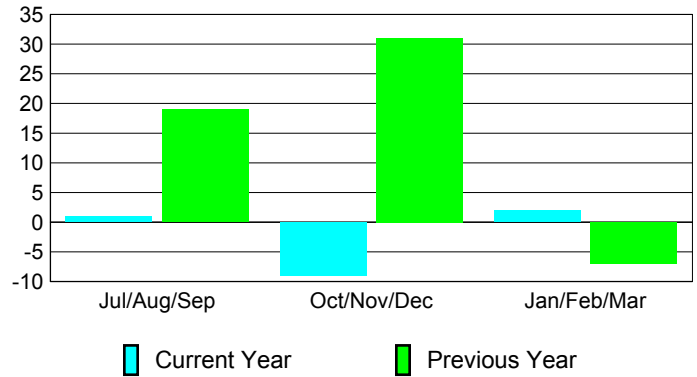

Comparison of Membership Gain/Loss

Current Year Compared to the Previous Year